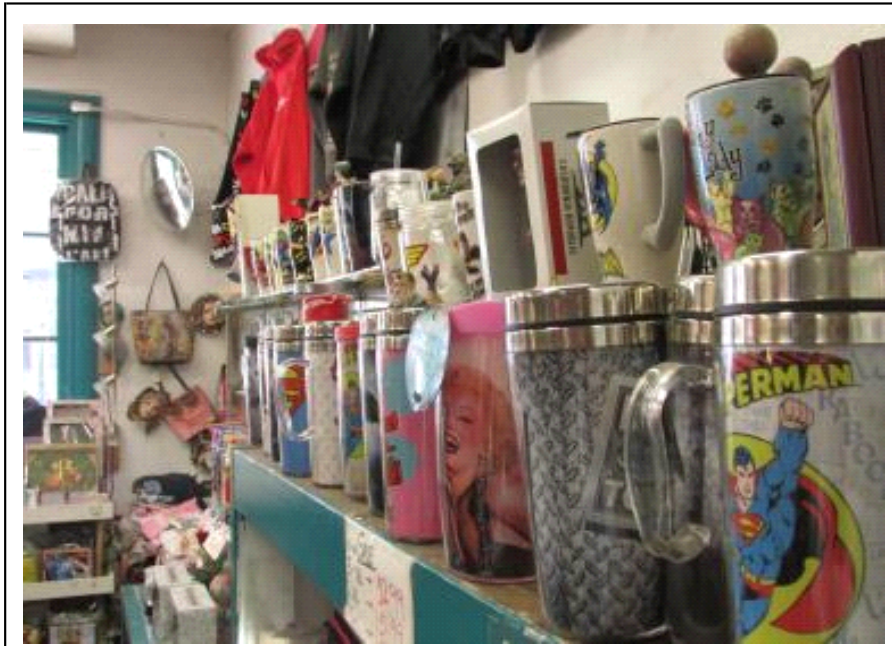

SA4009 - Gift Shops

Northern California - Central Valley

[Click HERE to contact us about this business!](#)

Rare opportunity to own a souvenir & novelty shop, with $150K in inventory, located in the premier tourist destinations in the Sacramento area. It is located near several of the area's iconic landmarks, so thousands of people easily find and return to this shop each year. This shop has been in business at this location for over 18 years. The current owner of the last 10 years is moving from the area and will transfer all established supplier relationships as well as many years of retail customer service experience and knowledge to support the new owner to also be successful in this business. There is lots of potential for a new owner to improve current results.

Price Drop on Popular Tourist Gift Shop

Recast Earnings (Not Verified By Business Team)

	12 Months Ended 3/31/2017	12 Months Ended 12/31/2016	12 Months Ended 12/31/2015
Sales	$141,849	$182,522	$163,517
Adjusted Cash Flow	$34,508	$52,010	$22,857

Operations

Number of Employees	Full Time	Part Time	Licenses Required
Non-Owners	0	0	Business and Resale
Owners	1	0	
Hours of Operation	Mon-Thurs: 10:00 am to 7:00 pm; Fri-Sun: 10:00 am to 8:00 pm		

Price/Terms

Lease

Asking Price	$175,000	Monthly Rent Including NNN	$2,550
Down Payment	$175,000	Expires	12/31/2018
Inventory (included)	$150,000	Option	For 1 years
		Size (sq.ft.)	-
Real Property Available	No	New Lease Available	Yes

Miscellaneous

Type of Organization	Sole Prop	Training	4 weeks 10 hours
Reason for Sale	Moving from the Area		

Disclaimer: The information provided herein is compiled from information provided by the seller(s). Business Team (CA BRE 01160661) makes no representation as to its accuracy or reliability. Prospective buyer(s) should rely upon their own verification and that of their financial advisors with respect to this information.